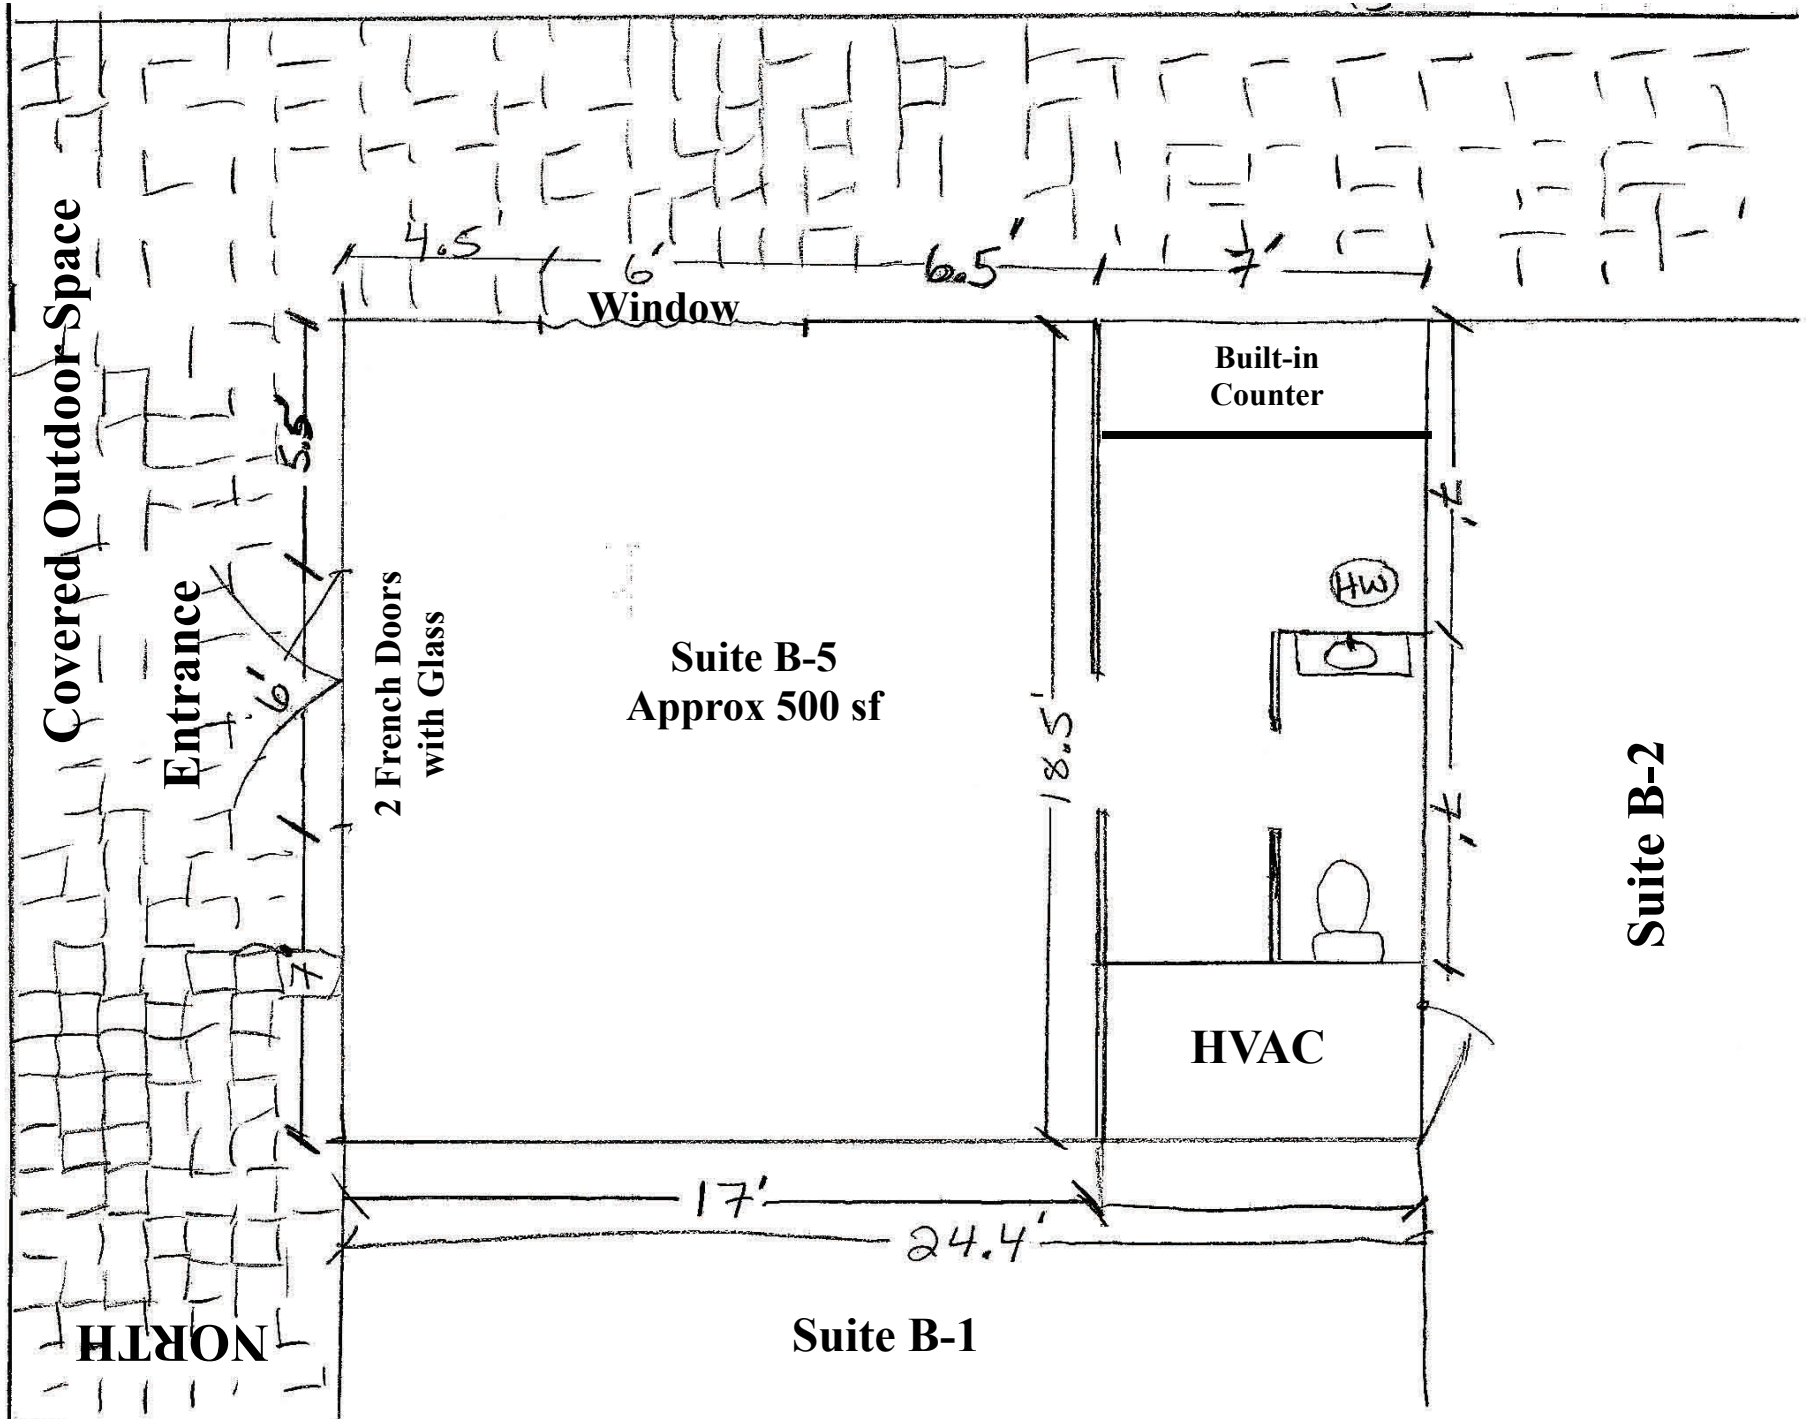

EAST

Suite B-5
Approx 500 sf

Built-in
Counter

HW

HVAC

Suite B-2

Suite B-1

NORTH

Covered Outdoor Space

Entrance

2 French Doors
with Glass

Window

5.5'

6'

7'

4.5'

6'

24.4'

17'

18.5'

6.5'

7'

7'

7'